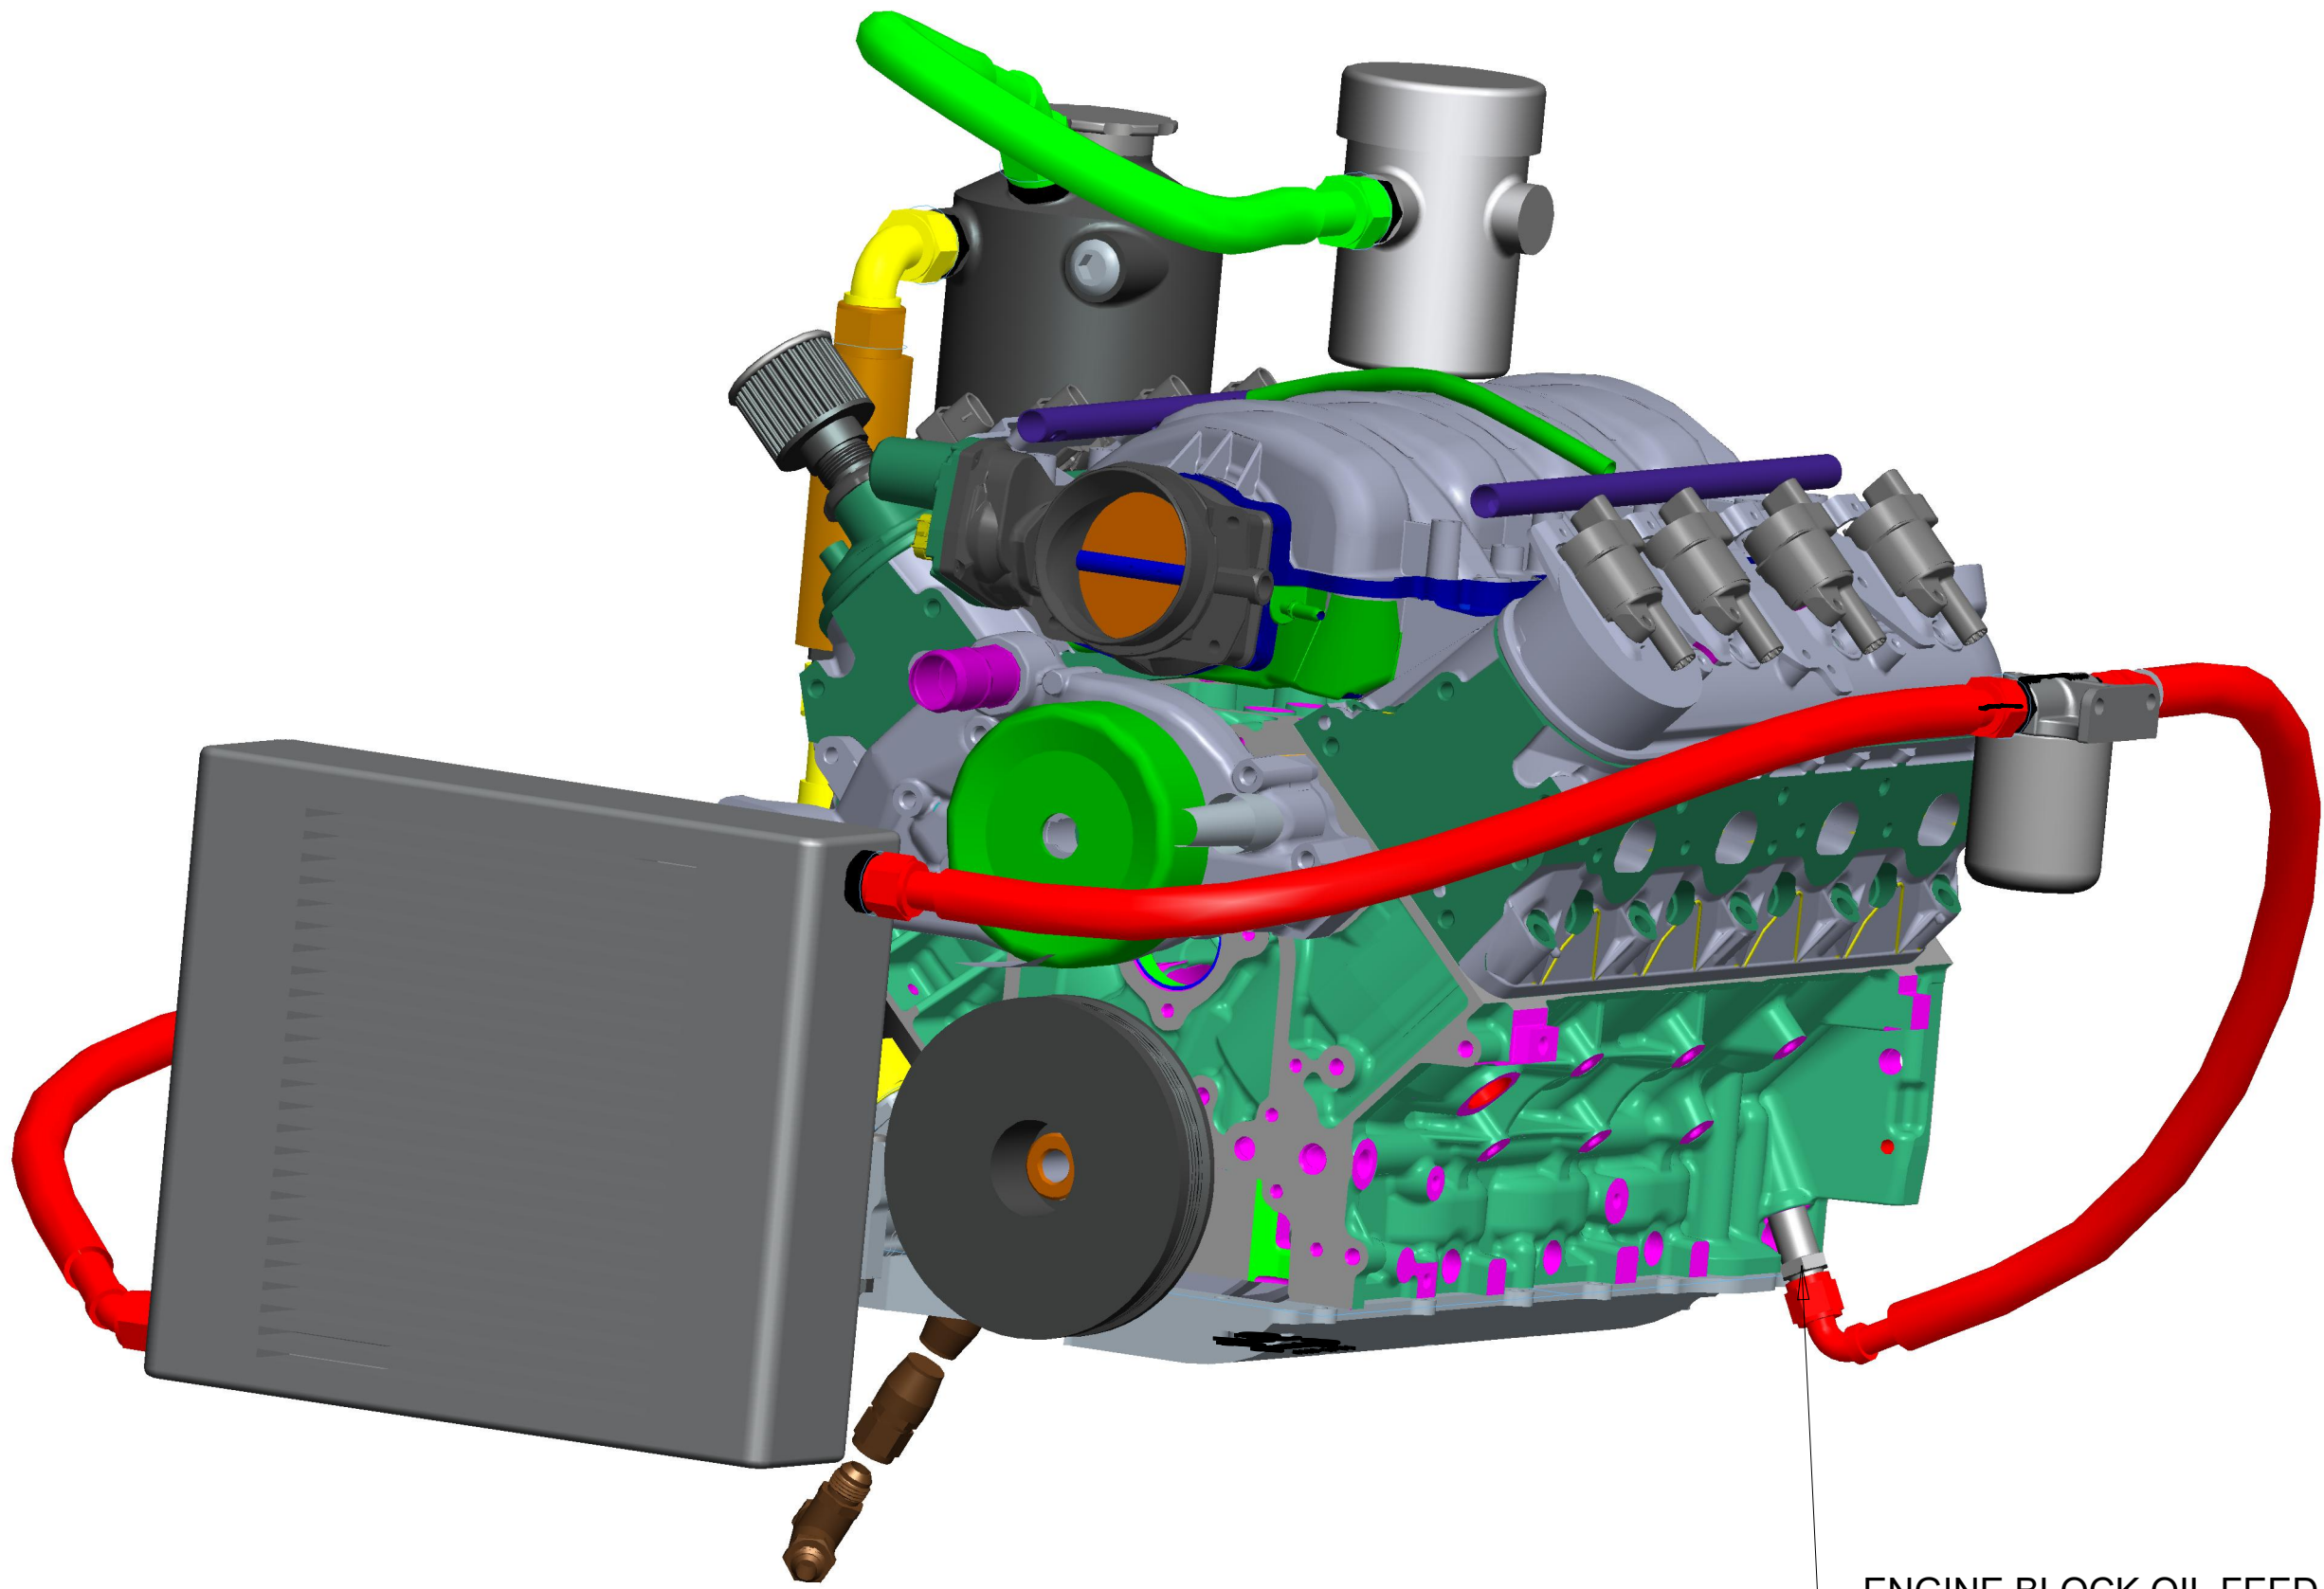

-10 PRESSURE LINE FOR OEM BLOCKS
-12 PRESSURE LINE FOR AFTERMARKET BLOCKS

GM LS RACE RIGHT SIDE
PAN P/N: 20-02-0619
PUMP P/N: 04-99-2432-3

ENGINE BLOCK OIL FEED
FITTING 26-02-0600