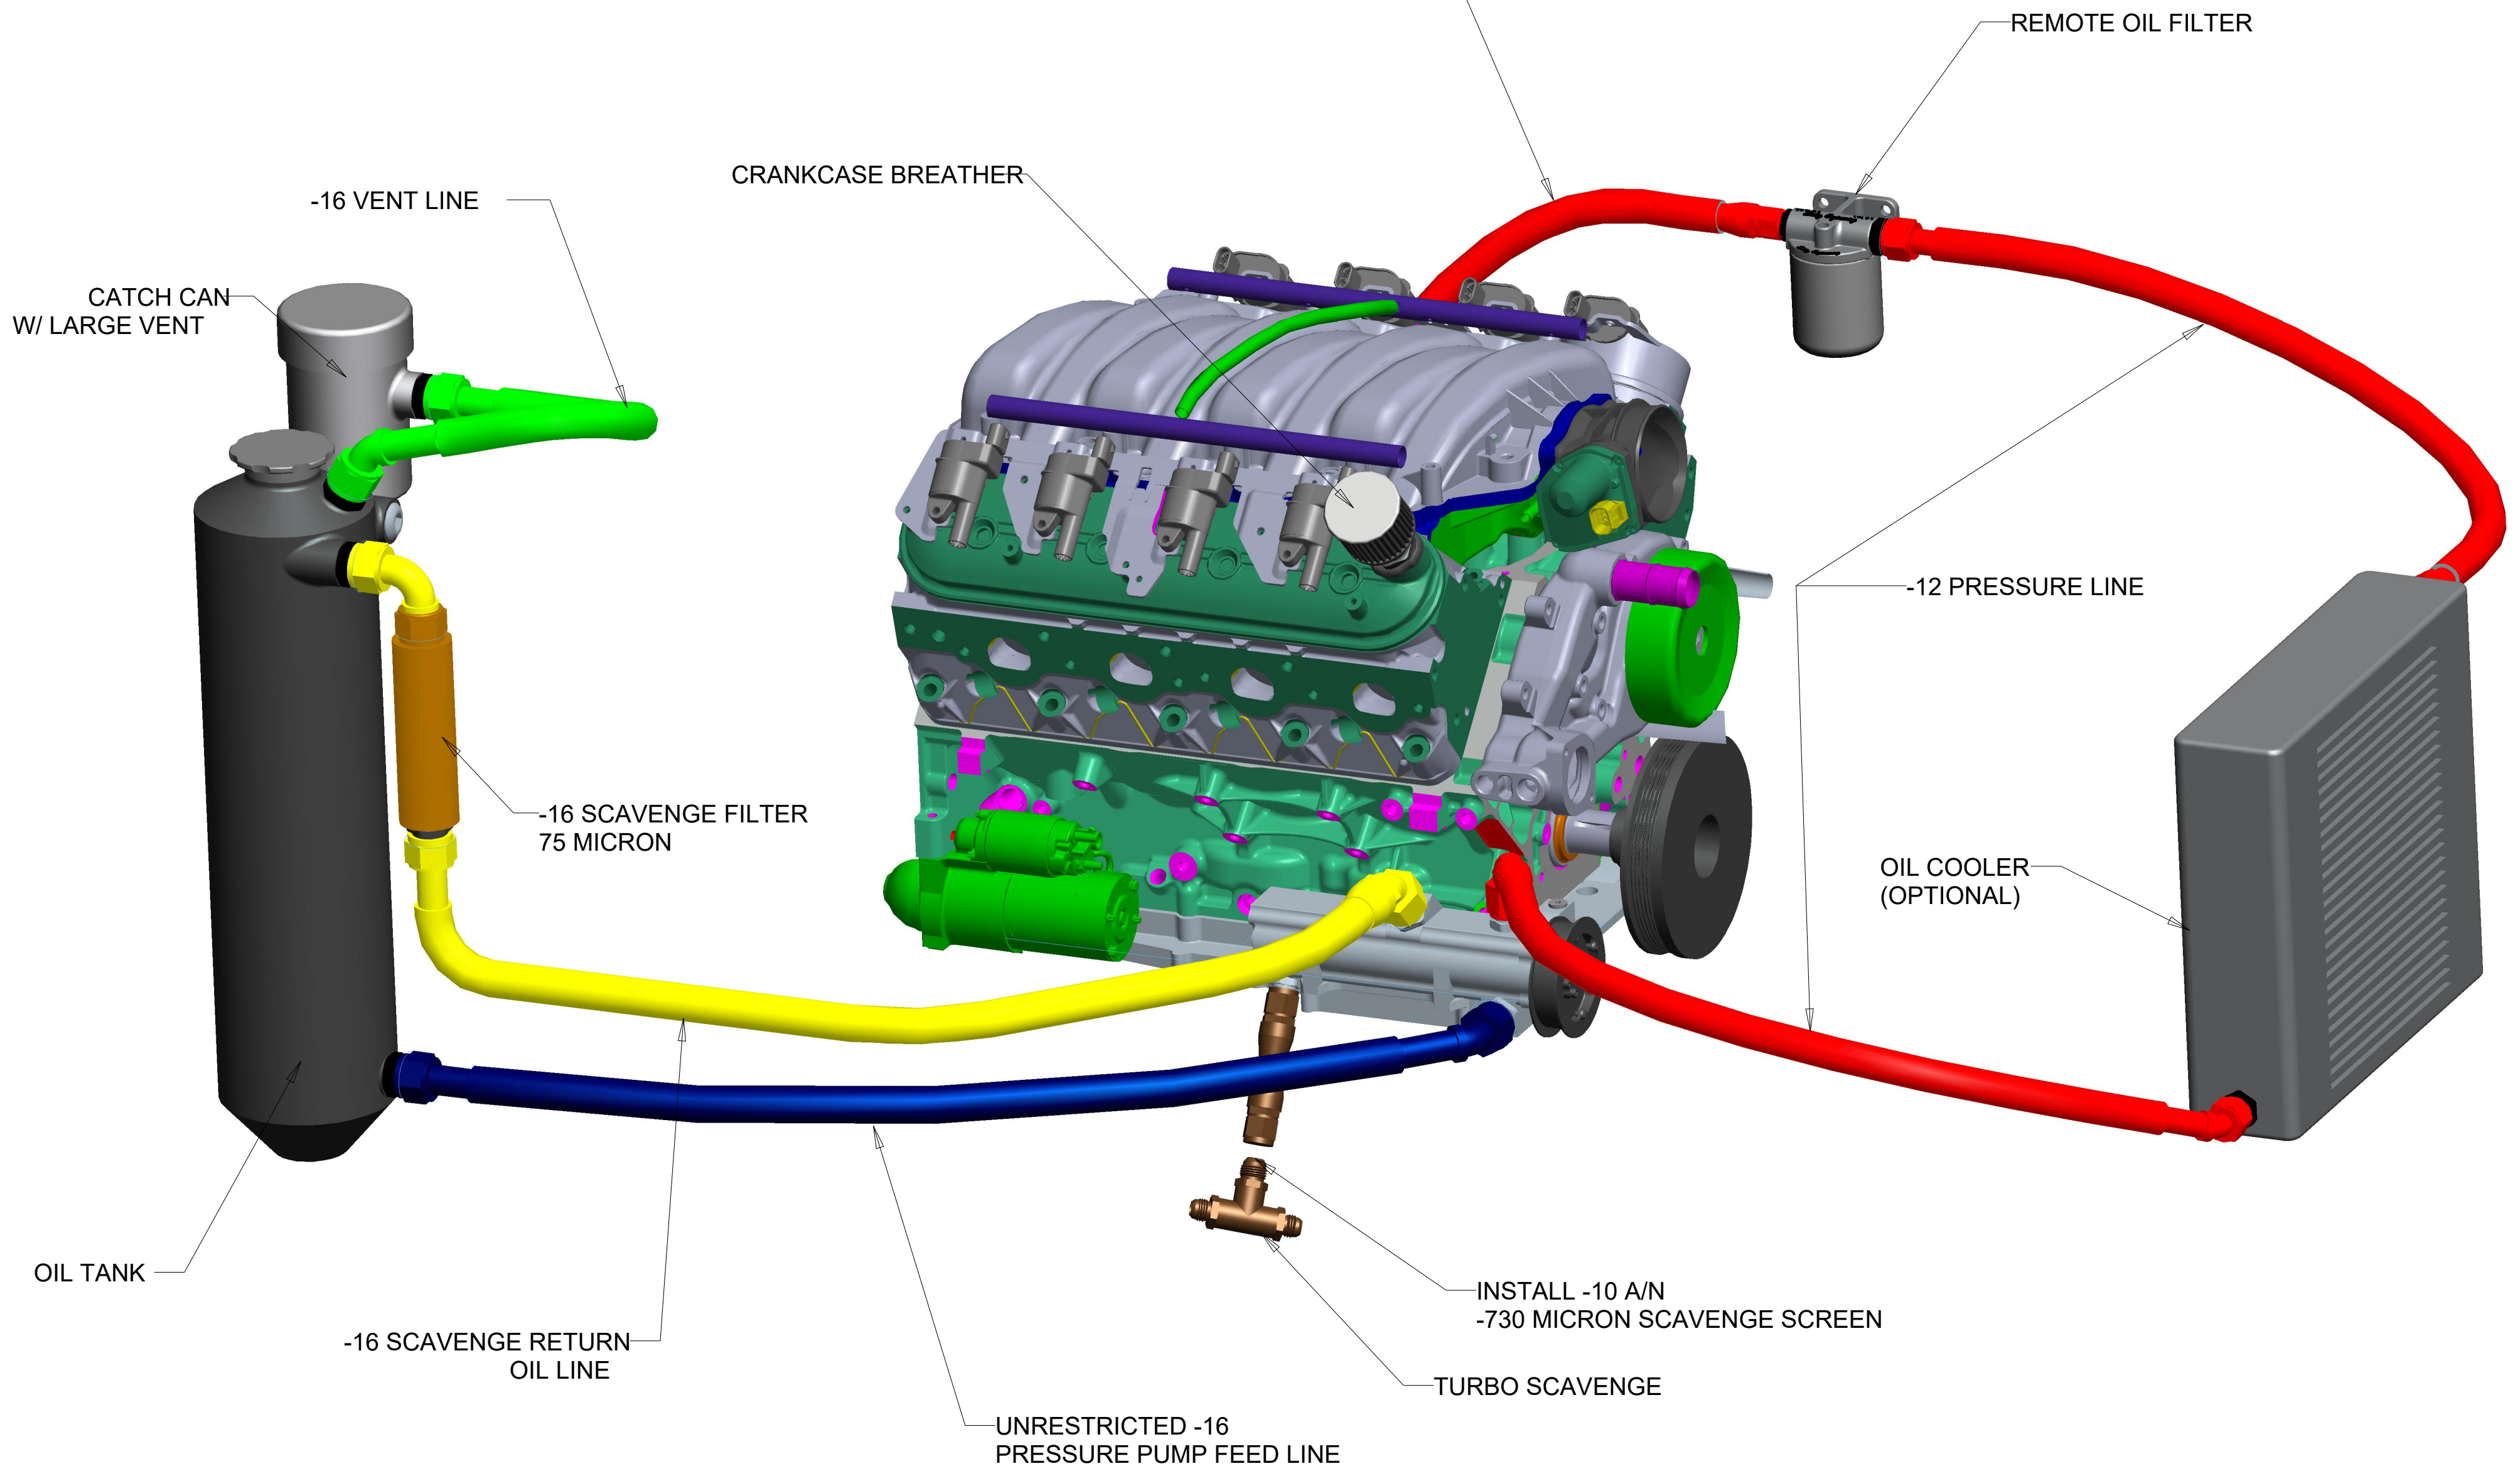

-10 PRESSURE LINE FOR OEM BLOCKS
-12 PRESSURE LINE FOR AFTERMARKET BLOCKS

GM LS RACE RIGHT SIDE
PAN P/N: 20-02-0619
PUMP P/N: 04-99-2432-3

ENGINE BLOCK OIL FEED
FITTING 26-02-0600